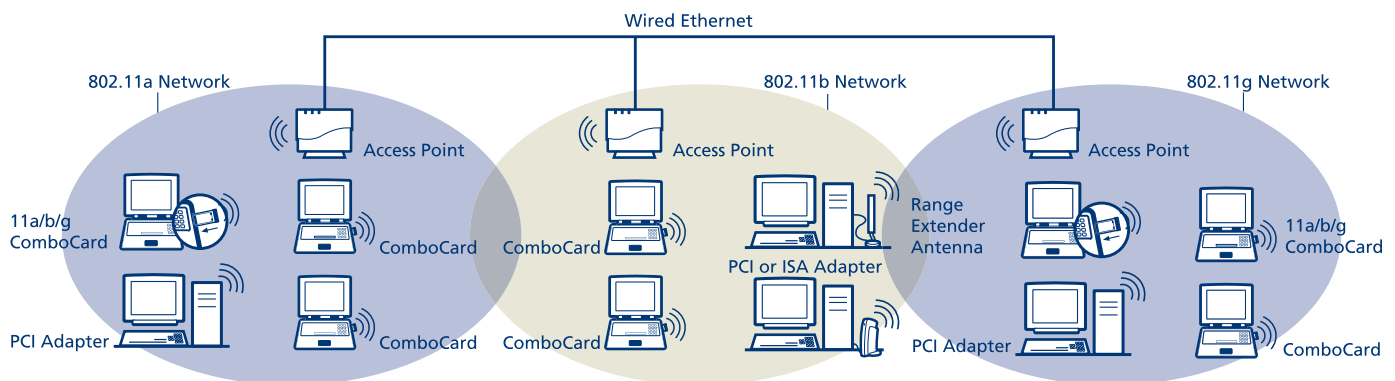

FEATURES

- Plugs directly into CardBus Type-II slot
- Intuitive client utility for easy, fast configuration
- Unlimited number of location profiles (Gold only)
- Seamless roaming between 802.11b/g networks
- Enterprise-class 802.1x security and multi-level WEP encryption
- Transmitter power control for optimal performance (Gold only)
- Connector for external Range Extender Antenna